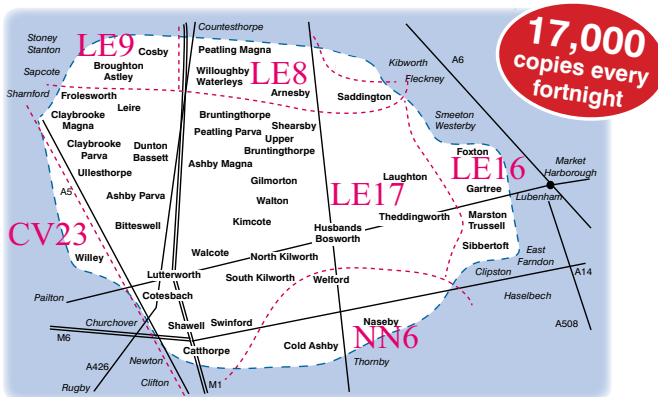

DISTRIBUTION COVERAGE

ADVERTISING RATES & SIZES

DISTRIBUTION DATES & DEADLINES

Why advertise with The Swift Flash

Much loved and well read magazine established for 43 years

- 17,000 distribution by our own delivery team direct into homes and high traffic pick up points ie., shops, post offices, pubs, hotels, doctors surgeries, petrol stations.
- Delivered fortnightly on a Wednesday, perfect timing for effective repeat adverts and for date sensitive adverts.
- Fresh new look.
- The 'go to place' for finding tradespeople, businesses, events, jobs and so much more.
- Feature pages including Guest Page, Community Updates, Recipes and Competitions.
- View Online and Facebook.
- Free design service. If you're supplying artwork please send a high quality PDF.
- Our personal promise to maximise the best results for your adverts.
- Phone or call in to see us to discuss your advertising needs.